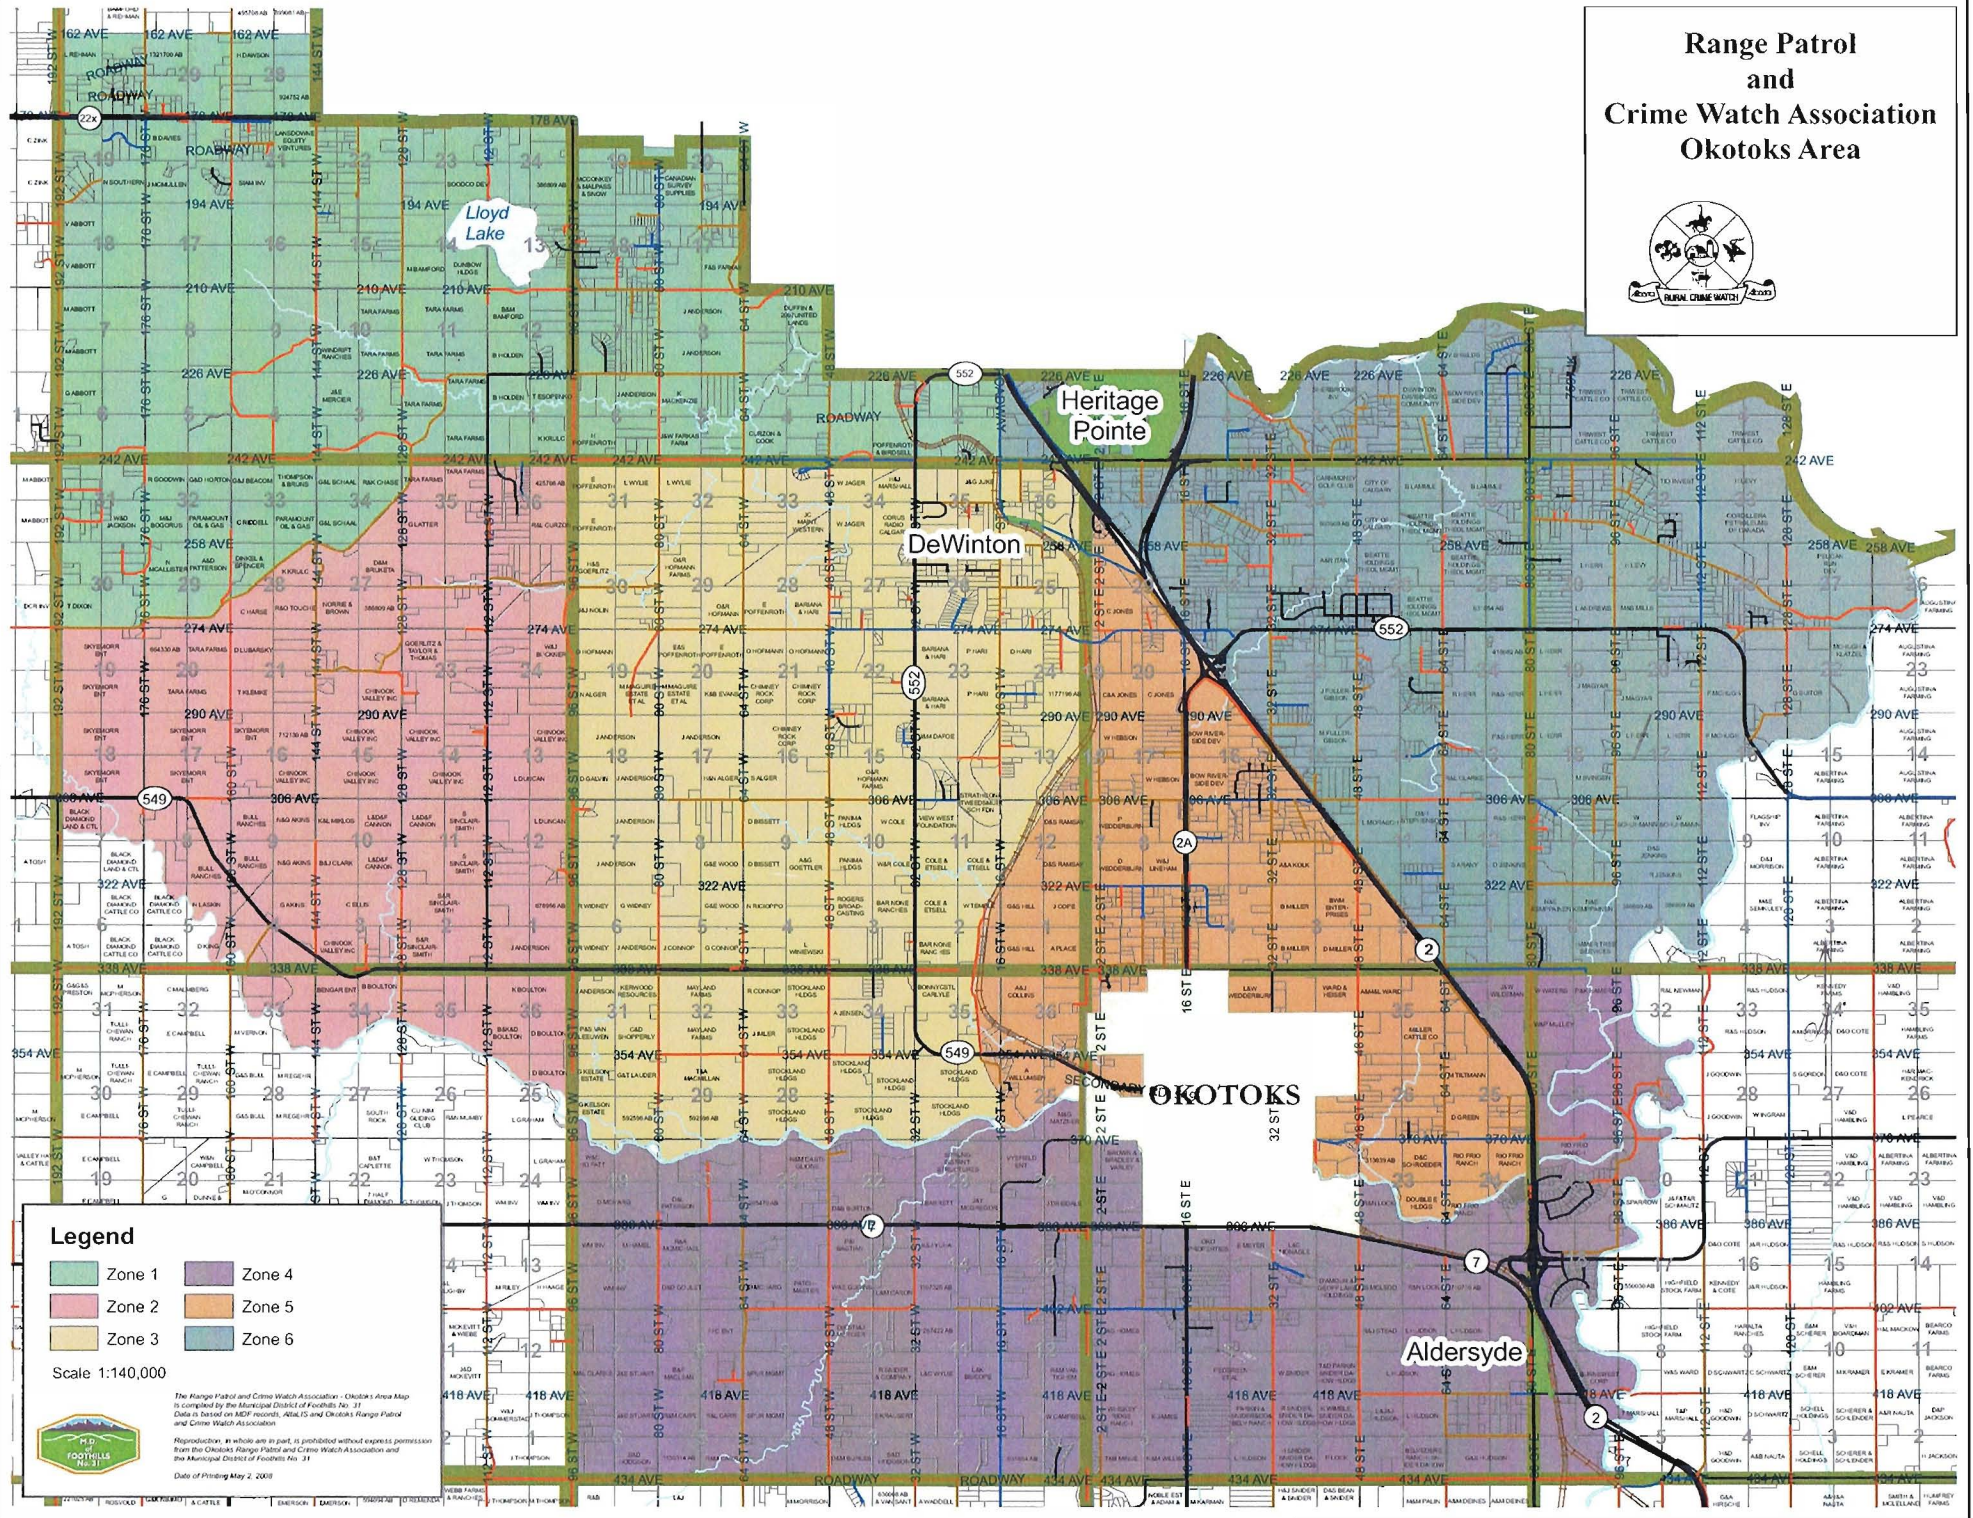

Range Patrol and Crime Watch Association Okotoks Area

1. **Legend**
2. Zone 1 (Green)
   - Zone 2 (Pink)
   - Zone 3 (Yellow)
   - Zone 4 (Purple)
   - Zone 5 (Orange)
   - Zone 6 (Blue)

Scale 1:140,000